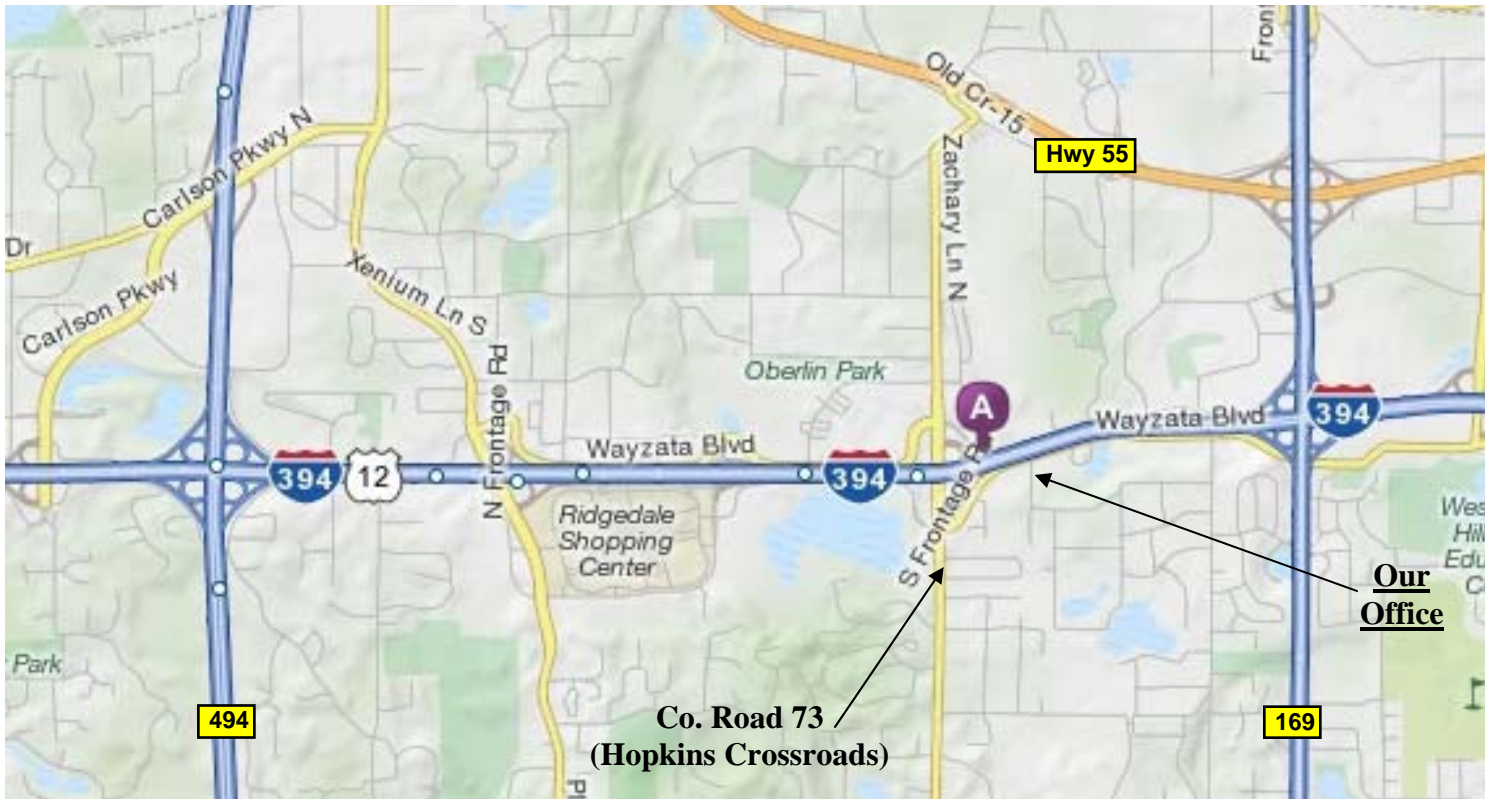

11100 Wayzata Boulevard, Suite 560, Minnetonka, MN 55305  
Ph: 952.542.8900 800.797.9489 Fax: 952.562.8962

*We are located on the northeast corner of I-394 and Co. Road 73 (Hopkins Crossroads) in the Crescent Ridge Corporate Center on the fifth floor.*

**Visitor Parking** is located right next to the Handicap parking by the main entrance.

### **Arriving From the Northern Suburbs:**

Go south on Hwy. 169 and exit at the I-394 West exit.  
Follow I-394 west (0.9 mi) to Co. Road 73 (Hopkins Crossroads).  
Exit at Co. Road 73 north (on right).  
Take first right on to Wayzata Boulevard (North Frontage Road) go 0.1 mi.  
Arrive at Crescent Ridge Corp. Center (tan with glass), park in front of the building on **LEFT**.

### **Arriving From the Southern Suburbs:**

Go north on Hwy. 169 and exit at the I-394 West exit.  
Follow I-394 west (0.9 mi) to Co. Road 73 (Hopkins Crossroads).  
Exit at Co. Road 73 north (on right).  
Take first right on to Wayzata Boulevard (North Frontage Road) go 0.1 mi.  
Arrive at Crescent Ridge Corp. Center (tan with glass), park in front of the building on **LEFT**.